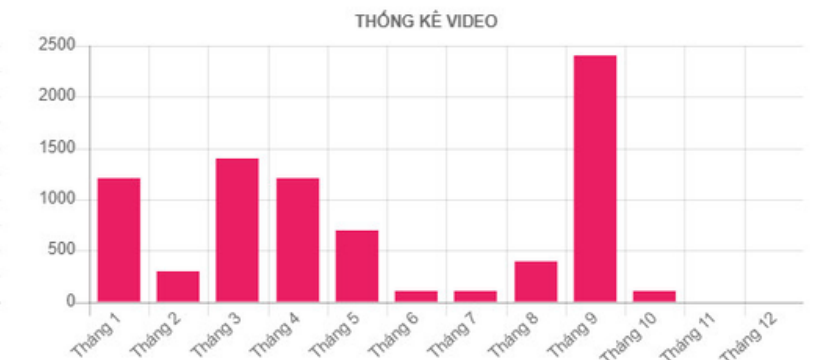

TRAFFIC KÊNH TẠP CHÍ AIG

Quick Stats AIG - e-magazine

11:10:57 5/7/2023

Online user	Visitors	Visits	Rank	Flag	Country	Visitor Count
			1		Viet Nam	3.286,7
Today	1.000	1.500	2		United States	97.100
Yesterday	1.600	2.000	3		Japan	11.500
Last 7 Days (Week)	55.200	71.100	4		China	10.500
Last 30 Days (Month)	221.000	291.100	5		Poland	9.900
Last 365 Days (Year)	1.962.000	2.591.100	6		Campodia	9.700
Total	3.875.800	5.807.300	7		Unknown	9.500
			8		Hong Kong	9.100
			9		Ireland	8.800
			10		Singapore	8.100

Quick Stats AIG - Twoctv

11:12:12 5/7/2023

TRAFFIC KÊNH TOWC TV AIG