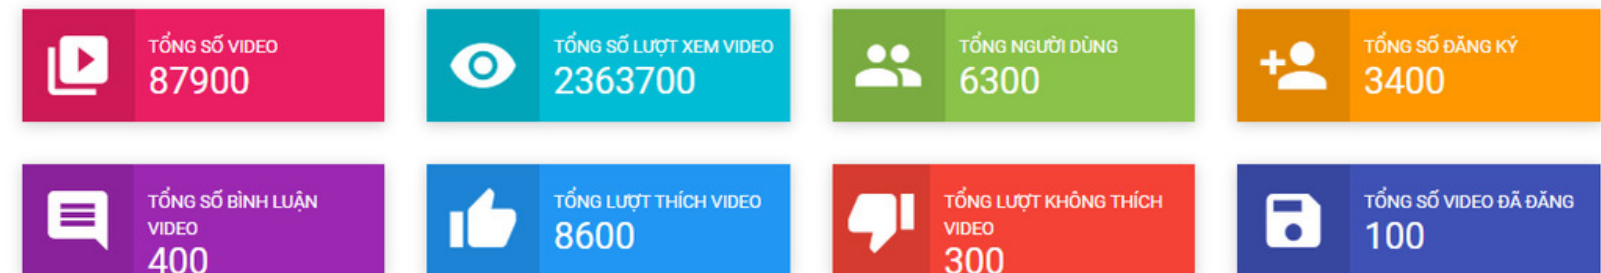

TRAFFIC KÊNH TẠP CHÍ AIG

Quick Stats AIG - e-magazine

11:10:57 5/7/2023

Online user	Visitors	Visits	Rank	Flag	Country	Visitor Count
			1		Viet Nam	3.286,7
Today	1.000	1.500	2		United States	97.100
Yesterday	1.600	2.000	3		Japan	11.500
Last 7 Days (Week)	55.200	71.100	4		China	10.500
Last 30 Days (Month)	221.000	291.100	5		Poland	9.900
Last 365 Days (Year)	1.962.000	2.591.100	6		Campodia	9.700
Total	3.875.800	5.807.300	7		Unknown	9.500
			8		Hong Kong	9.100
			9		Ireland	8.800
			10		Singapore	8.100

Quick Stats AIG - Twoctv

11:12:12 5/7/2023

TRAFFIC KÊNH TOWC TV AIG