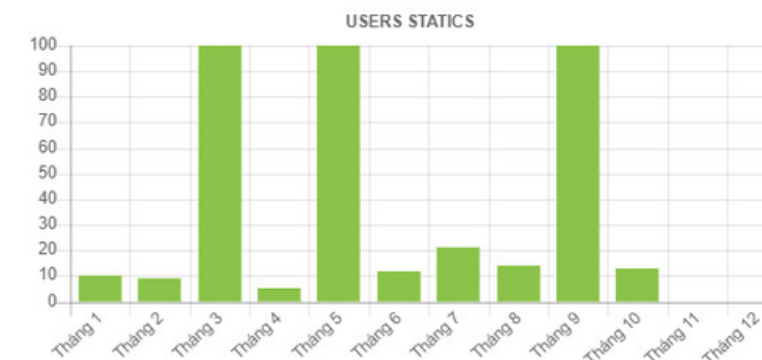

TRAFFIC KÊNH TẠP CHÍ AIG

Quick Stats AIG - e-magazine

11:10:57 5/7/2023

Online user	Visitors	Visits	Rank	Flag	Country	Visitor Count
			1		Viet Nam	3.286,7
Today	1.000	1.500	2		United States	97.100
Yesterday	1.600	2.000	3		Japan	11.500
Last 7 Days (Week)	55.200	71.100	4		China	10.500
Last 30 Days (Month)	221.000	291.100	5		Poland	9.900
Last 365 Days (Year)	1.962.000	2.591.100	6		Campodia	9.700
Total	3.875.800	5.807.300	7		Unknown	9.500
			8		Hong Kong	9.100
			9		Ireland	8.800
			10		Singapore	8.100

Quick Stats AIG - Twoctv

11:12:12 5/7/2023

TRAFFIC KÊNH TOWC TV AIG