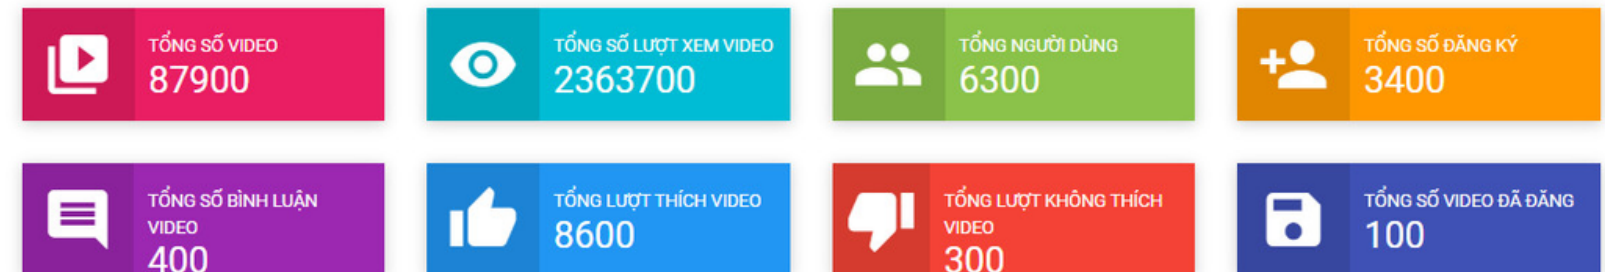

TRAFFIC KÊNH TẠP CHÍ AIG

Quick Stats AIG - e-magazine

11:10:57 5/7/2023

Online user	Visitors	Visits	Rank	Flag	Country	Visitor Count
			1		Viet Nam	3.286,7
Today	1.000	1.500	2		United States	97.100
Yesterday	1.600	2.000	3		Japan	11.500
Last 7 Days (Week)	55.200	71.100	4		China	10.500
Last 30 Days (Month)	221.000	291.100	5		Poland	9.900
Last 365 Days (Year)	1.962.000	2.591.100	6		Campodia	9.700
Total	3.875.800	5.807.300	7		Unknown	9.500
			8		Hong Kong	9.100
			9		Ireland	8.800
			10		Singapore	8.100

Quick Stats AIG - Twoctv

11:12:12 5/7/2023

TRAFFIC KÊNH TOWC TV AIG